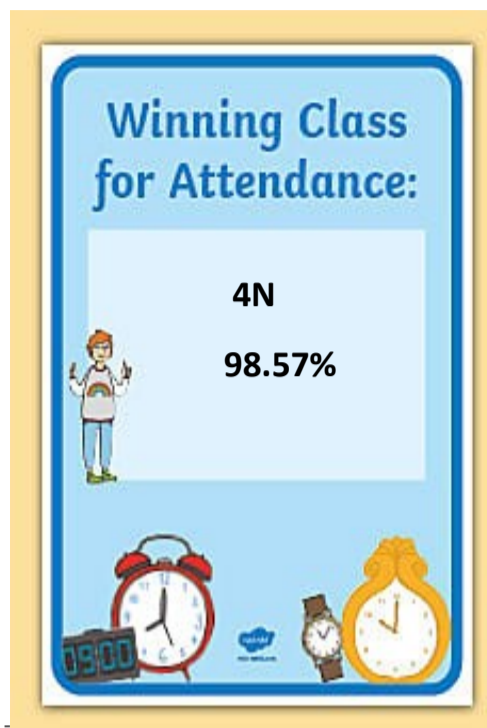

### Weekly Attendance

This week's overall academy attendance is **96.02%**

1B – 97.35%	1H – 92.86%	2H – 97.29%
2A – 94.23%	3S – 94.25%	3A – 95.32%
4J – 96.80%	4N – 98.57%	5S – 91.79%
5W – 99.05%	6K – 96.96%	6M – 97.62%